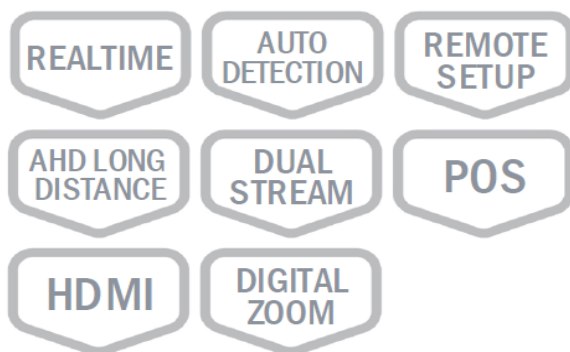

## Features

- 1080P Full HD Realtime Live
- 1080P Half Realtime Recording
- Auto detection AHD & 960H
- Long distance up to 300m (AHD)
- Individual channel setting
- User friendly OSD GUI
- Powerful CMS with Remote setup
- EYEON Mobile APP (For iPhone, Android)
- Storage – 1 SATA (Mini : 04/08ch), 2 SATA (Mini Wide: 16ch)