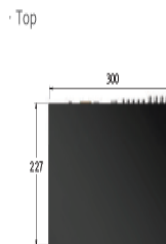

Network Software

- VMS, RMS
- Smartphone Viewer :

- Mac Viewer

Dimensions

4CH/8CH: 300x227x53

16CH: 378x340x50

Model Name		DK-2016C	DK-2008C	DX-2004C
System	OS	Embedded Linux - Built in flash memory		
	Language	Chinese, Chinese(S), Dutch, English, French, German, Hebrew, Hungari, Italian, Japanese, Korean, Latvian, Persian, Polish, Portuguese, Russian, Spanish, Sweden, Turkish, Arabic		
	Time Sync.	NTP, GMT, DST, Time Server		
	User	15 Users (Admin., User1 ~ User14)		
Camera	IP Camera	ONVIF Profile S		
Video	Input	16 BNC	8 BNC	4 BNC
	IPC Input	4 IPC	1 IPC	1 IPC
	Output	HDMI, VGA		
Audio	Input	16 RCA	8 RCA	4 RCA
	Output	1 HDMI, 1 RCA		
Video Recording	Speed	Max. 15fps/ch	Max. 12fps/ch	Max. 15fps/ch
	Resolution	Analog : 4MP/3MP/ 2MP/ 720P/ 960H IP : 4MP/ 3MP/ 2MP/ 720P		
	Mode	Auto, Continuous, Event		
	Event	Motion, Audio		
	Quality	5 Levels		
	Bit Rate	512Kbps ~ 3Mbps/Ch, Adjustable		
Audio Recording	Compression	G.711U		
	Audio Sampling Rate	8KHz		
	Audio Bit Rate	32Kbps		
Network	Interface	1 X Ethernet 10/100/1G		
	Compression	H.264		
	Speed	Max. 1080p 15fps/ch		
	Resolution	Max. 1080p		
Alarm	Post-Alarm	5sec / 5sec~5min		
	Motion Grid	32 x 24		
	Alarm Action	E-mail, Event Popup, Buzzer, Relay, PTZ Preset, Remote VMS, Front LED		
	Input / Output	4/1	4/1	4/1
Display	HDMI / VGA	Full HD, XGA		
	TV	SDTV(720x480)		
External Interface	PTZ / Keyboard	RS485 - Terminal Block		
Storage	Primary	2 HDD (Max. 6TB)	1 HDD (Max. 6TB)	
Main Features		UTC by Coax, Covert Channel, Digital Zoom(x1-x16), Watermarking		
		Two-way Audio, Detection/Search(Motion/Audio/Text)		
		e-mail (5 User with still image), Capture (1080p/VGA)		
Network Features	DDNS, DHCP, UPNP	Support		
	VMS, RMS	Windows		
	Smart Phone	Android, iPhone, iPad		
	Mac Viewer	Apple Mac OS		
General	Power Supply	12V / 2A		
	Consumption	24 WATTS		
	Operating Temp.	5~40 degree celcius		
	Humidity	10 ~ 90%		
	Weight w/o HDD	3kg	2.5kg	
	Dimension	378x340x50mm	300X227X53mm	
Certification	CE, FCC, RoHS Compliance			